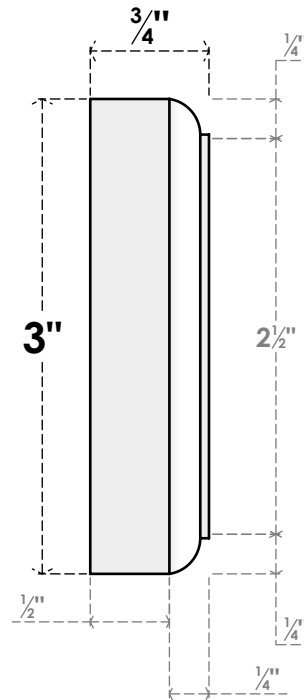

ROSP030X030X075SDG14

3"W X 3"H X 3/4"P STANDARD SEDGWICK SPIRAL ROSETTE WITH ROUNDED EDGE, ARCHITECTURAL GRADE PVC

FRONT

SIDE

EKENA MILLWORK
2300 WEST MAIN ST.
CLARKSVILLE, TX 75426
TOLL FREE: 866-607-0453
WWW.EKENAMILLWORK.COM

NOTES

1. INSTALLATION TO BE COMPLETED IN ACCORDANCE WITH MANUFACTURER'S SPECIFICATIONS.
2. DRAWING MAY NOT BE TO SCALE
3. THIS DRAWING IS INTENDED FOR DESIGN AND PLANNING PURPOSES ONLY.
4. ALL INFORMATION CONTAINED HEREIN WAS CURRENT AT THE TIME OF DEVELOPMENT BUT MUST BE REVIEWED AND APPROVED BY THE PRODUCT MANUFACTURER TO BE CONSIDERED ACCURATE.
5. ARCHITECTURAL GRADE PVC PRODUCTS ARE MADE FROM EXPANDED CELLULAR PVC AND COME NATURALLY WHITE BUT MAY BE PAINTED