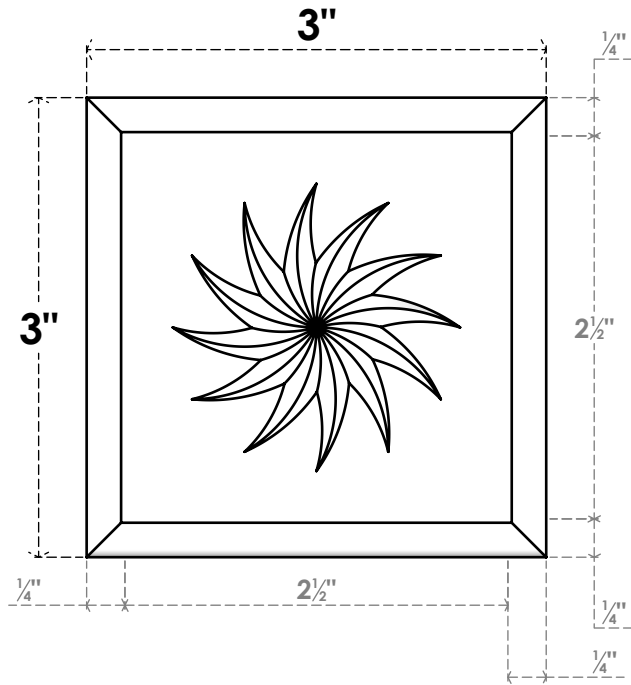

ROSP030X030X075SDG14

3"W X 3"H X 3/4"P STANDARD SEDGWICK SPIRAL ROSETTE WITH ROUNDED EDGE, ARCHITECTURAL GRADE PVC

FRONT

SIDE

EKENA MILLWORK
2300 WEST MAIN ST.
CLARKSVILLE, TX 75426
TOLL FREE: 866-607-0453
WWW.EKENAMILLWORK.COM